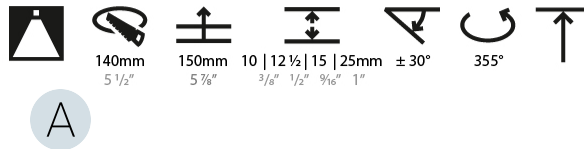

Ø 136mm 5 3/8"