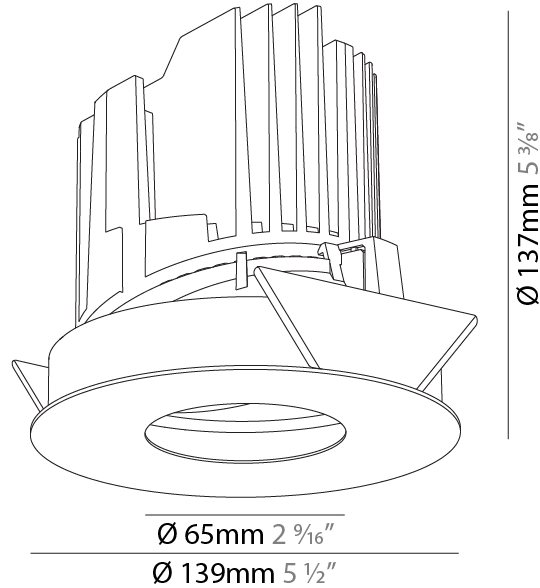

GENERAL

Series: Bioniq
Subseries: Bioniq Round Wallwash
Brand: Prolicht
Division: Architectural
Mounting Type: Recessed
Mounting Location: Ceiling
Subcategory: Downlight

PHYSICAL

Shape: Round
Diameter (mm): 139
Diameter (in): 5 1/2
Height (mm): 137
Height (in): 5 3/8
Ceiling Thickness (mm): 10 / 12.5 / 15 / 25
Ceiling Thickness (in): 3/8 or 1/2 or 9/16
Min. Recessing Depth (mm): 150
Min. Recessing Depth (in): 5 7/8
Light Distribution: Adjustable / Asymmetric
Weight (kg): 0.865
Weight (lbs): 1.9
Fixture Finish: SSR / BKV / CWI / CRY / HAB / UFT / ITA / RUA / FTG / MYG / LOD / PUS / FRO / FUP / KIA / POP / BLS / SPG / MEY / GOH / GUM / CHC / COM / ABZ / JAG / OBR / MOS / ROR
Fixture Material: Aluminum Die Cast
Cut-out Measurements: 130mm / 5 1/8"

OPTICAL

Reflector°: 20 / 25 / 40
Adjustability: Fixed

RATINGS AND CERTIFICATIONS

Certified By: Certified for North American Standards
IP rating: IP20

Ø 65mm 2 9/16"

Ø 139mm 5 1/2"

BIONIQ ROUND WALLWASH RECESSED