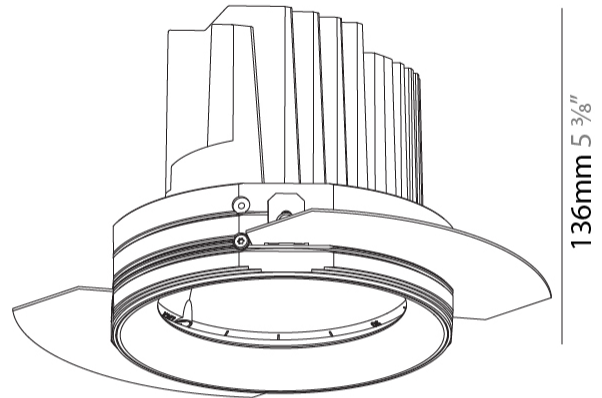

ELECTRICAL

Lamp Type: LED (Zhaga Standard)
Input Wattage (W): 28.6
Total Output Wattage (W): 26.4
Dimming: Tri-Mode (Non-Dimming and Phase Dimming (120Vac only) and 0-10V Dimming)
Driver Included: No
Driver Location: Recessed Housing
Driver Type: Constant Current - Universal
Driver Class: Class 2
Housing: See components
Input Voltage (V): 120 - 277
Constant Current (MA): 700

LED

Number of LEDs: 1
Color Temperature (°K): 2700 / 3000 / 3500 / 4000
Max. Delivered Lumen (lm): 2030 / 2080 / 2185 / 2230
Nominal Lumen (lm): 3210 / 3290 / 3459 / 3530
CRI: >90 CRI
Efficiency (%): 63.1 / 61.5 / 63.2
Lamp Life (hrs): 50000
Upon Request: RGB-W Tunable White Special Color Temperature Special LED

OPTICAL

Reflector°: 20 / 25 / 40
Adjustability: Rotational 355°; Tilt 30°
Upon Request: Special Beam Angles

RATINGS AND CERTIFICATIONS

Zaneen Group Inc. © 2024, T 1800-388-3382, F 416-247-9319, www.zaneen.com
Certified By: Certified for North American Standards
Available for International specifications by adding "INT" at the end of the existing Model #. For assistance on 'custom' specifications, contact zteam@zaneen.com.
IP Rating: IP20
If a conflict occurs to supply the best product, we reserve the right to change specifications or materials without notice. The most recent specification sheets are found at zaneen.com