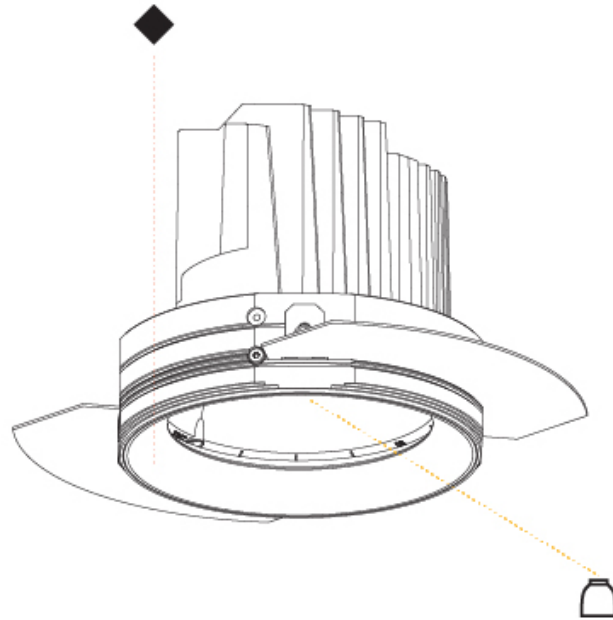

Ø 136mm 5 3/8"

BIONIQ ROUND ADJUSTABLE TRIMLESS

A35185-

PROJECT

TYPE

SPECIFIER

QUANTITY

DATE